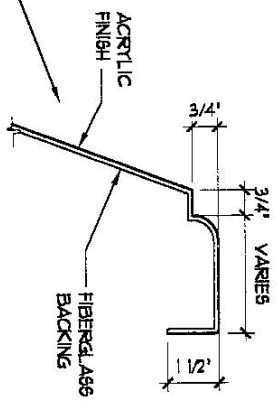

SCALE: 1/2" = 1'-0"

RAISED NON-SKID PATTERN - TYP.

SECTION - AA  
SCALE: 1/2" = 1'-0"

MODEL NO. NB-405  
36" W X 60" L X 19" D

REVISIONS	BY

SPECIFICATION DRAWING FOR  
NATURAL WHIRLPOOL BATH  
MODEL NO. NB-405