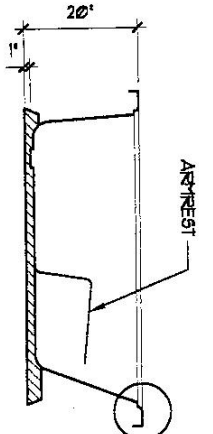

SCALE: 1/2" = 1'-0"

RAISED NON-SKID PATTERN - TYP.

SECTION - AA  
SCALE: 1/2" = 1'-0"

MODEL NO. NB-405  
36" W X 60" L X 19" D

REVISIONS	BY

SPECIFICATION DRAWING FOR  
NATURAL WHIRLPOOL BATH  
MODEL NO. NB-405